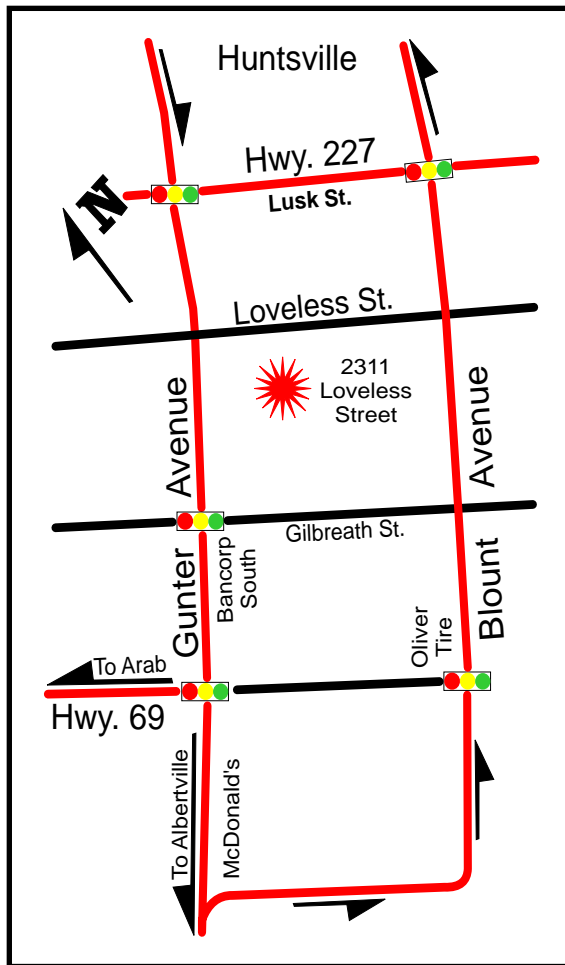

Price List

Memorials:

- Small Memorial w/text $129.95
- Small Memorial w/Image $159.95

- Large Memorial w/text $149.95
- Large Memorial w/image $189.95
- Large Memorial w/poem & image . . $219.95

Wood Urns:

- Small Wood Urn (28 in³) $99.95
- Small Wood Urn w/image $139.95
- Brass plate w/name & date $9.95

- Medium Wood Urn (73 in³) $129.95
- Medium Wood Urn w/image $169.95
- Brass plate w/name & date $10.95

- Large Wood Urn (94 in³) $169.95
- Large Wood Urn w/image $199.95
- Brass plate w/name & date $11.95

Dog Tags:

- Up to 3 lines of text $6.95
- Both sides $9.45
- Each additional line $1.25
- Custom Acrylic Shapes . . . . . Call

Laser or Color Tiles:

- Image with text (6") $24.95
- Exact Duplicates $14.95
- Mosaics (6" tiles) $29.95/tile
- Image with text (4") $19.95
- Exact Duplicates $14.95
- Mosaics (4" tiles) $24.95/tile

Pendants:

- Gold Pendants start at $149.95
- Sterling Silver start at $119.95

Acrylic Images:

- 5" x 7" $29.95
- 8" x 10" $49.95

Prices subject to change without notice.

6/2008

Visit

www.GuntersvilleLaser.com

for more information

NOTE: We cannot reproduce copyrighted materials and images. You must receive a waiver for any items identified as copyrighted. Logos and trademarks (ie team logos/names) cannot be legally reproduced without licensing from the owners.