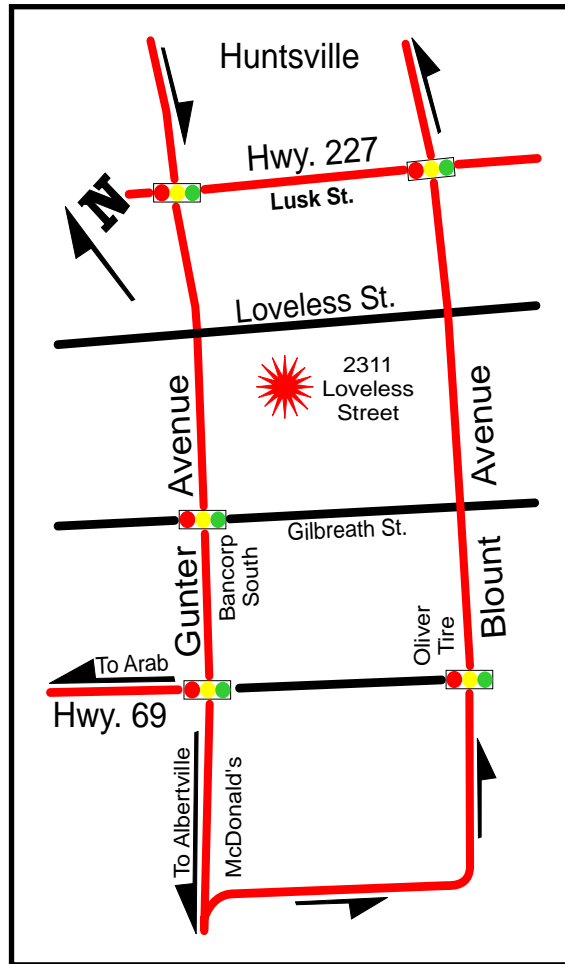

Monuments have been used for centuries to show our love and appreciation for somebody or something that has touched our lives. Our monuments are used by many different end users: garden clubs; parks; businesses, pet owners; and the general public. Pet owners use our monuments to keep their memories alive, and to pay tribute to their special friend.

Commemorative Monument

The Commemorative Monuments measure 9-1/2" deep, 15" wide, by 12-1/2" tall. The front area has a recessed area that is 6-1/2" by 9-1/4" where the plaque is mounted. It weighs 7 lbs. when empty and approximately 45 lbs. when filled with sand.

Memory Monument

The Memory Monument measures 8" wide by 7" tall by 5" deep. The plaque mounting area is 4" by 6". It weighs 1 lb empty and approximately 5 lbs when filled with sand.

Both monuments have a filler plug located on the bottom of the monument. The Commemorative Monument plug is 2" in diameter while the Memory Monument plug is 1" in diameter. The monuments can be filled with sand or act as an urn for your loved ones ashes or trinkets.

We will custom engrave your plaque with your personal message, a special poem, and/or an actual image of your loved one. The monuments have the appearance of cut stone or marble. These monuments are UV stable, very strong, extremely durable, and are available in 8 standard colors.

Visit

GuntersvilleLaser.com

Price List

Memory Monument w/text	$129.95
Memory Monument w/image	$159.95
Commemorative w/text	$149.95
Commemorative w/image	$189.95
Commemorative w/poem & image	$219.95

Prices subject to change without notice.